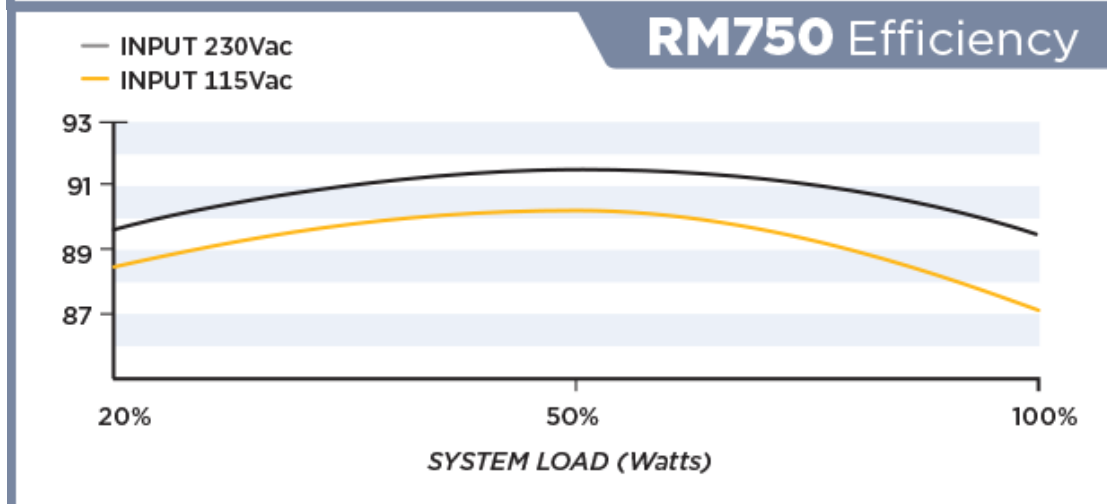

Power Supply Efficiency Variations

- Two different models of 750 watt supplies, same vendor