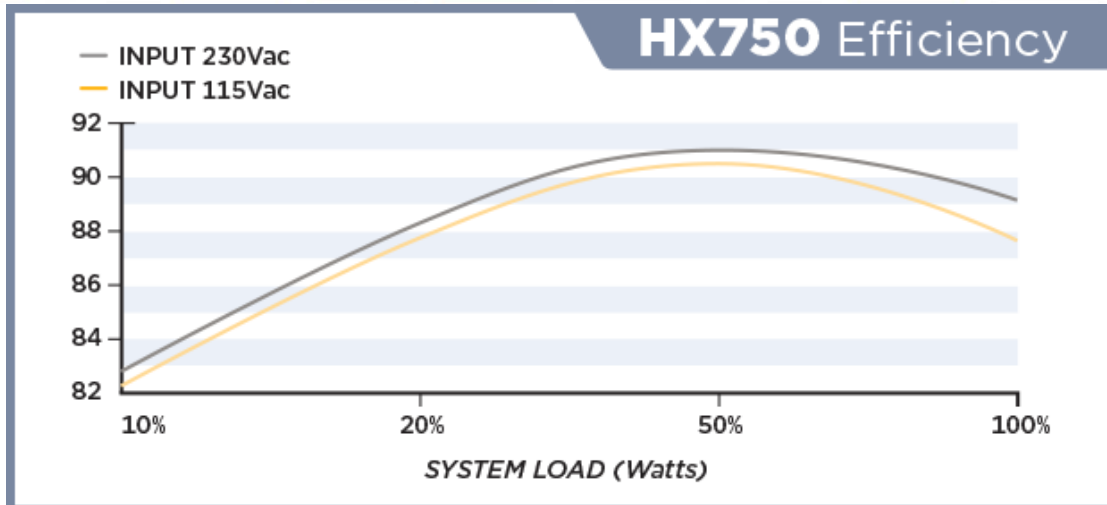

Power Supply Efficiency Variations

- Two different models of 750 watt supplies, same vendor