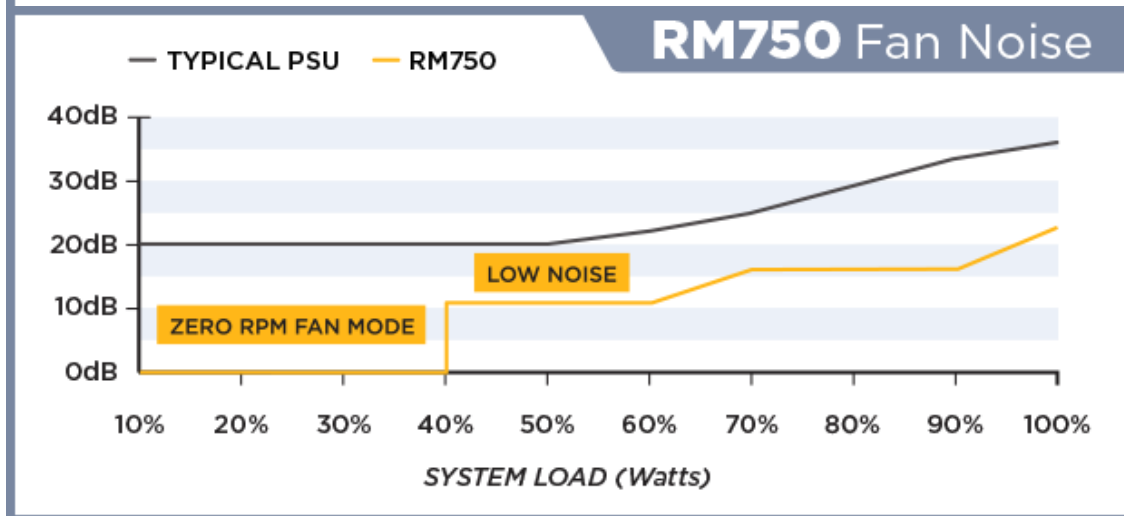

- ▶ Two different models of 750 watt supplies, same vendor

Both are rated 80 PLUS Gold.

Which one is more efficient for a typical desktop computer?

Power Supply Noise Variations

► Two different models of 750 watt supplies, same vendor

Both are rated
80 PLUS Gold.

Which one would
you rather have
next to your
desk?