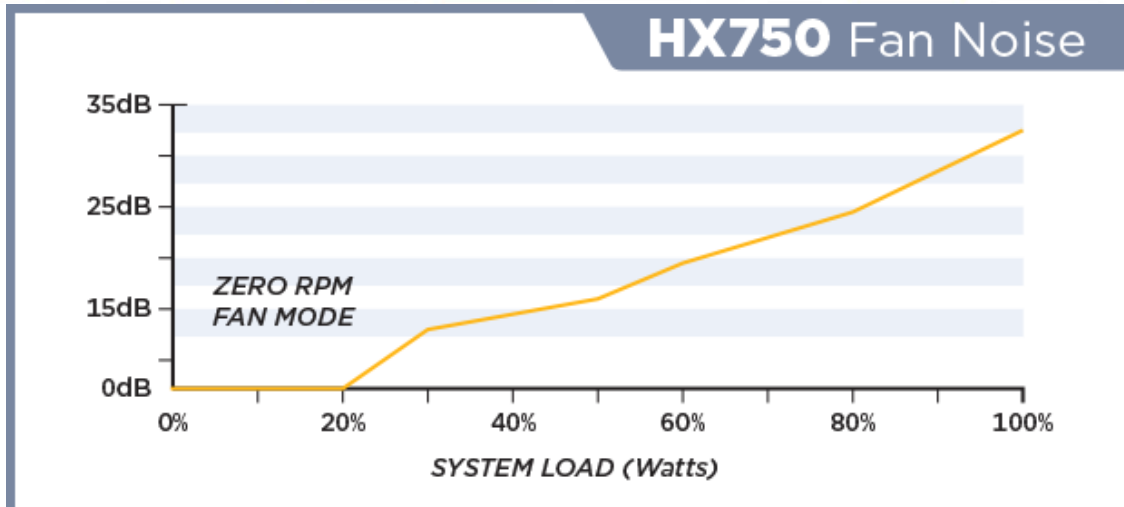

- ▶ Two different models of 750 watt supplies, same vendor

Both are rated 80 PLUS Gold.

Which one is more efficient for a typical desktop computer?

Power Supply Noise Variations

► Two different models of 750 watt supplies, same vendor

Both are rated
80 PLUS Gold.

Which one would
you rather have
next to your
desk?