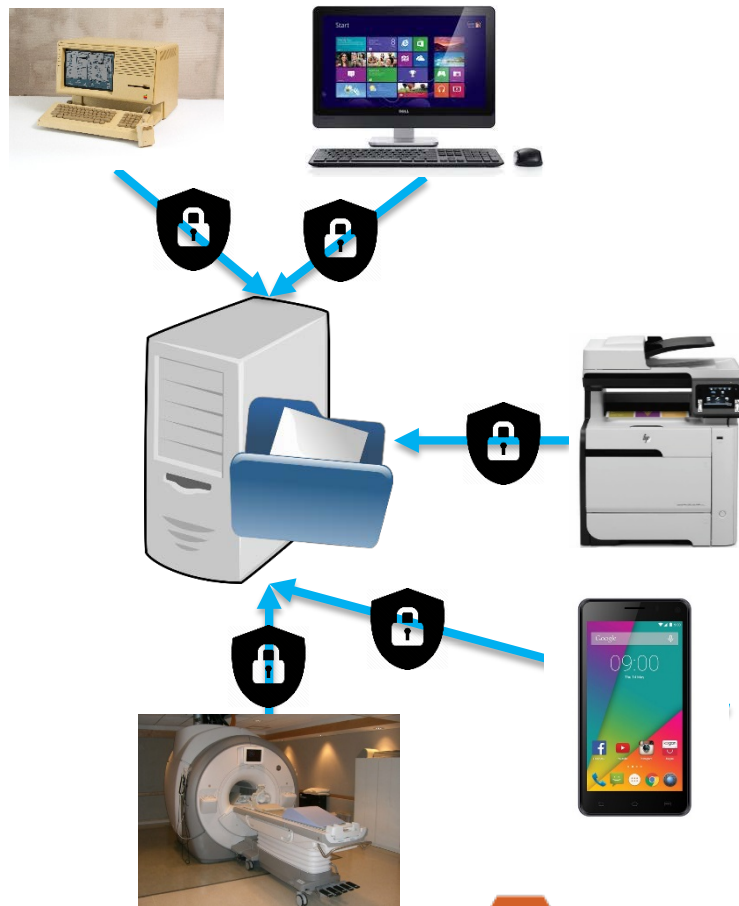

SDC

STORAGE DEVELOPER CONFERENCE

SNIA ■ SANTA CLARA, 2017

SMB Client synergy

Panelists:

- David Goebel
- Bill Conway
- Jeremy Allison
- Steve French
- Jim McDonough
- Mark Rabinovich

Background

- ❑ Anything can be an SMB client
- ❑ Plugfest room
- ❑ Connect to the same SMB server
- ❑ SMB3

SMB today

“I have bad news for **SMB1** and good news for people”

- ❑ No more SMB1
 - ❑ Wannacry/Petya
 - ❑ RedStone R3
- ❑ SMB3 highlights:
 - ❑ End-to-end encryption
 - ❑ Transparent Failover
 - ❑ Scale Out
 - ❑ Multichannel
 - ❑ Directory Leasing