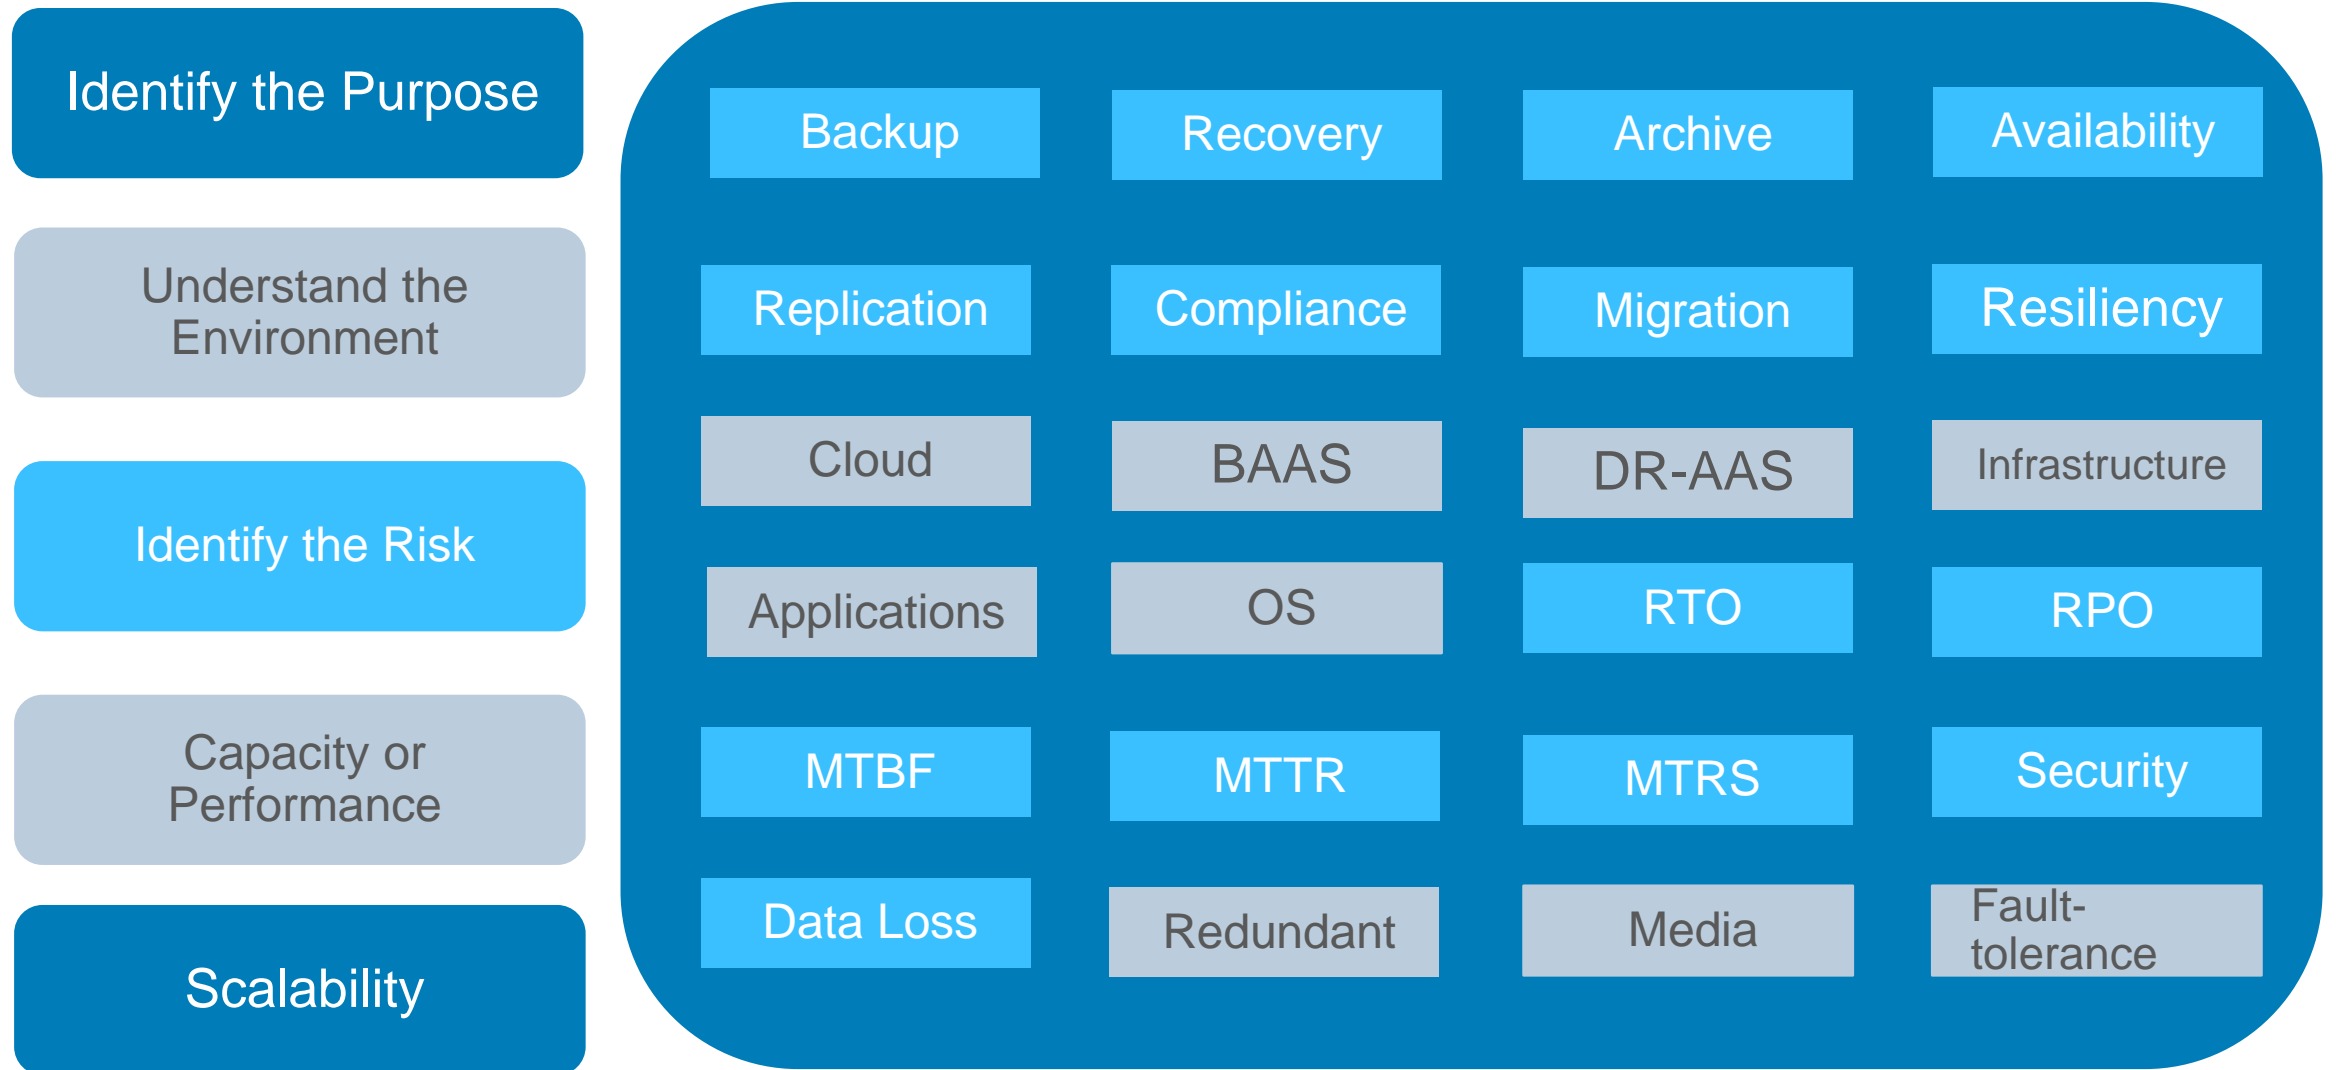

Planning & Deploy – Data Protection & Availability