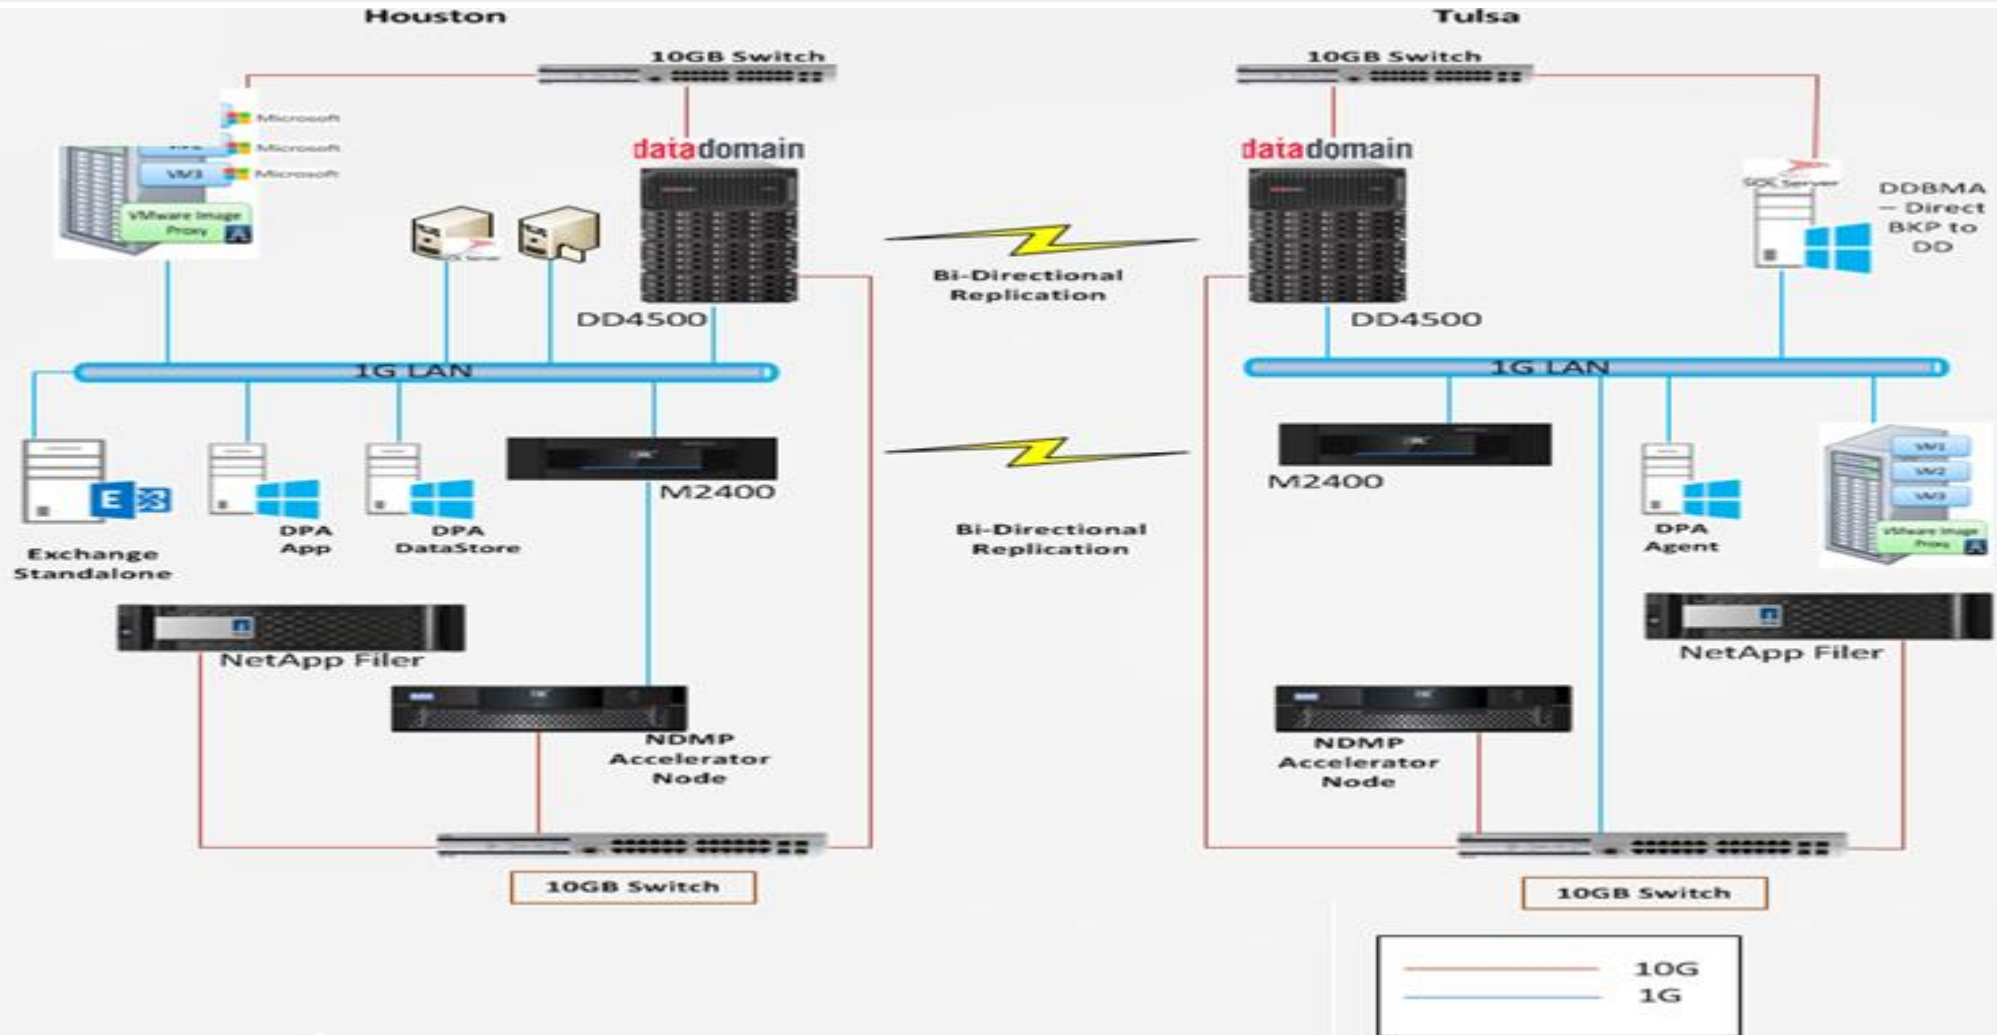

Scope of the project: Avamar Install and Integration with DD , NDMP Integration ,VM Image backups & restores. DPA reporting for Avamar and data domain .

Use Case

Products Involved: Avamar 7.2 ADS, Avamar Data Migration Enabler, Data Domain 4200s and Avamar Single M2400 nodes.

Scope of the project: Migration of existing Avamar clients/data.

Dell EMC Services

Capabilities

CONSULTING SERVICES

- **Strategy, planning, execution**
- IT transformation:
 - Infrastructure
 - Operating model
 - Applications
- End user
- Hybrid cloud