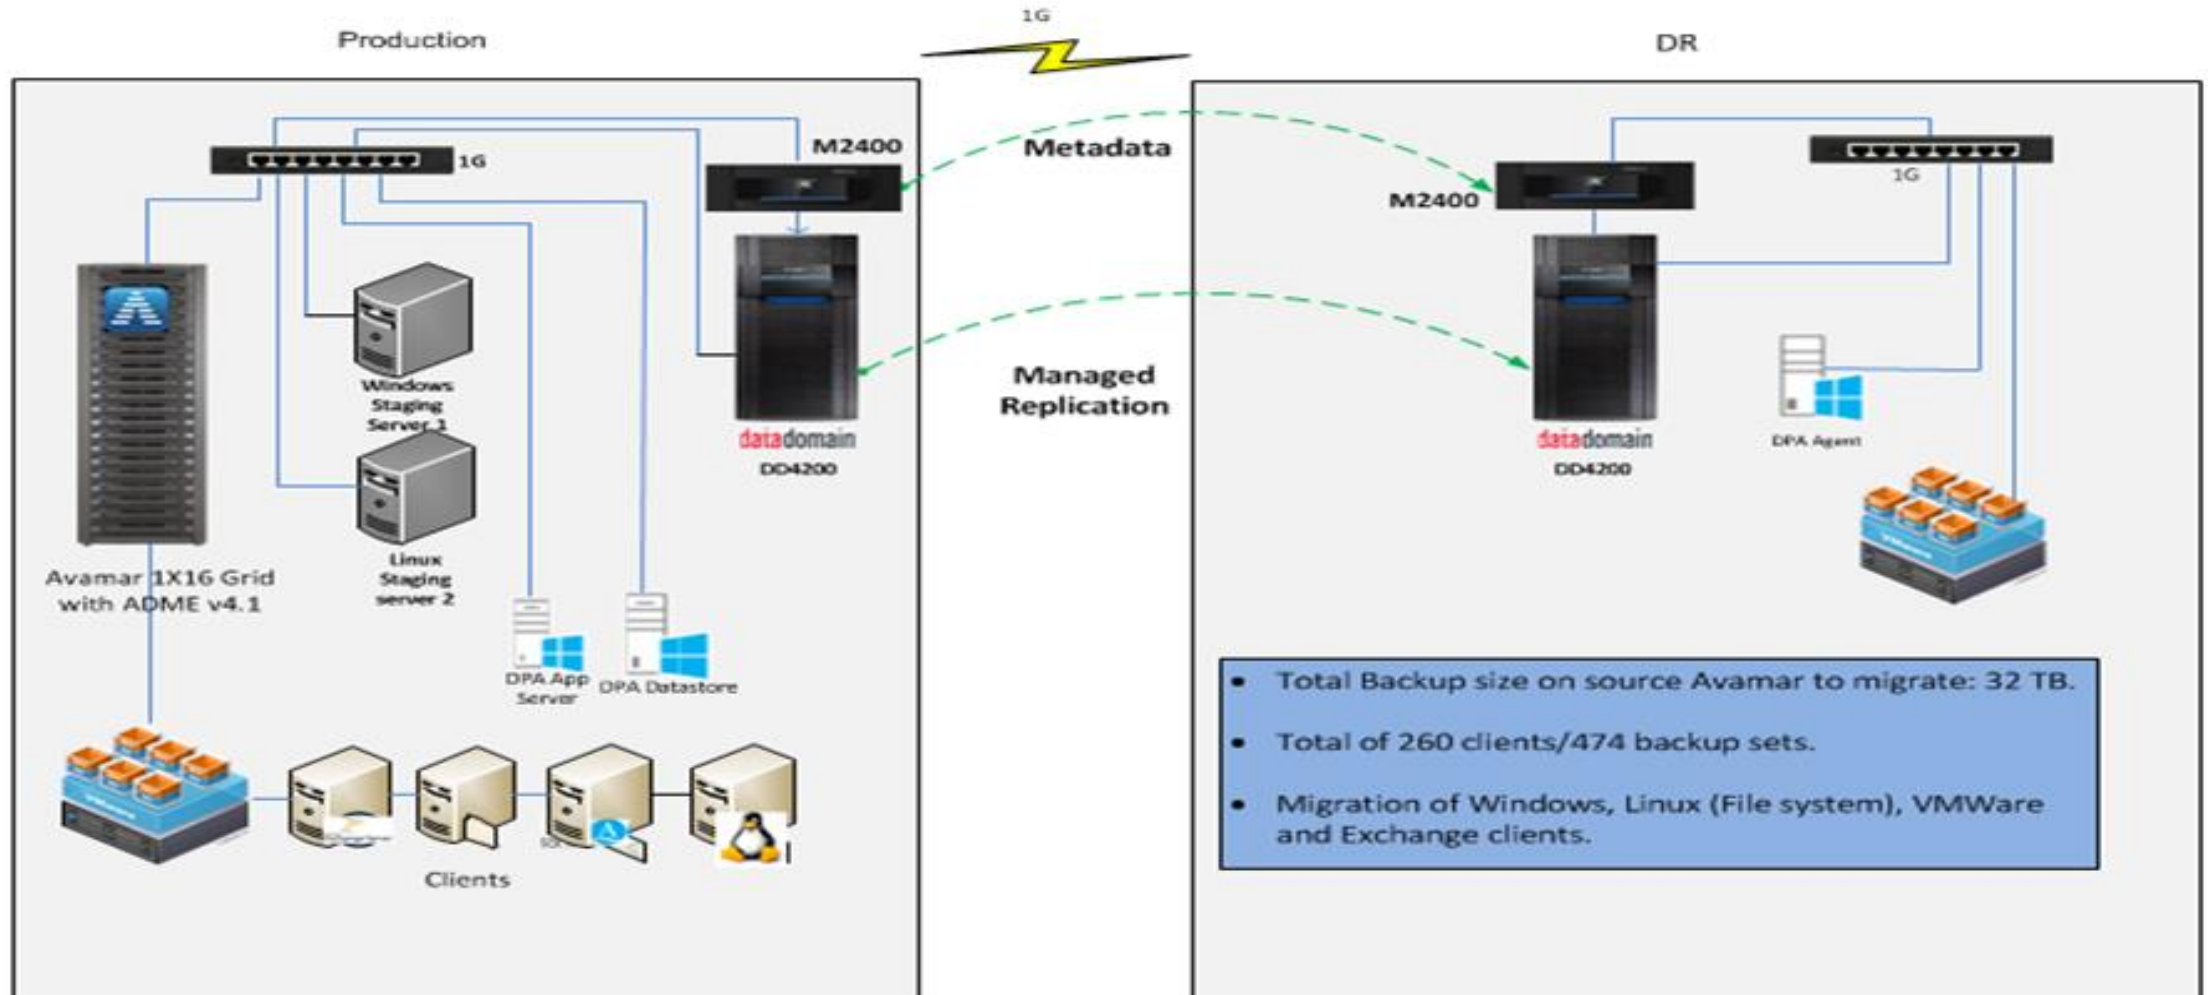

Use Case

Products Involved: Avamar 7.2 ADS, Avamar Data Migration Enabler, Data Domain 4200s and Avamar Single M2400 nodes.

Scope of the project: Migration of existing Avamar clients/data.